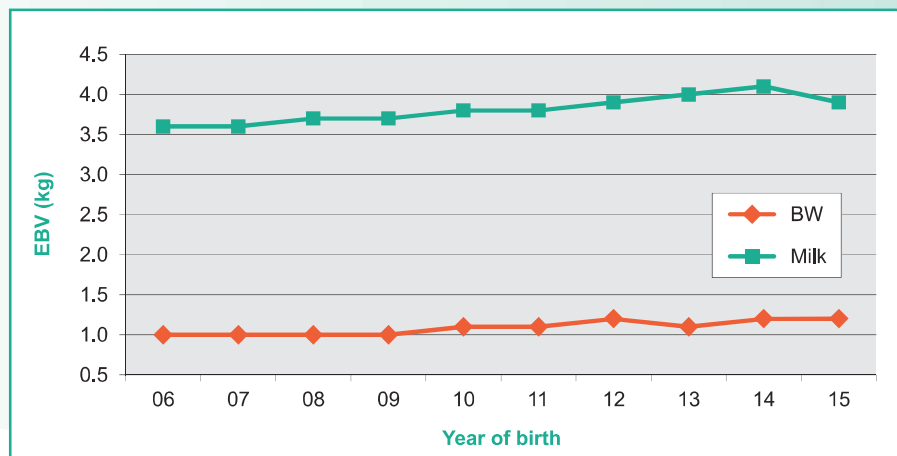

Simbra Numbers

	2009	2010	2011	2012	2013	2014	2015	2016	2017
Active Studs	222	218	217	230	228	211	202	173	155
Average Herd Size (Females)	130	146	150	146	151	138	151	139	135
Average Herd Size (Bulls)	43	50	52	49	50	47	53	47	45

Number of Simbra animals and members per province

Growth in Simbra numbers

Simbra Bulpryse

Gemiddeld van 2016 veilings gehou onder die reëls van die Genootskap en bulveilings.

Veiling	Datum	Aangebied	Verkoop	GM	HP	
Kiriaké Simbra Sale	15-03-16	5	3	60%	R43,333	R60,000
Central Select Summer Sale	31-03-16	4	2	50%	R25,500	R26,000
MultiSIM Auction	14-04-16	17	16	94%	R24,625	R30,500
Namibia Genetics Auction	12-05-16	5	4	80%	R20,000	R20,000
Richter Simbras Production Auction	13-07-16	19	19	100%	R35,630	R65,000
OTV Bull & Ram Auction	27-07-16	16	15	94%	R31,866	R48,000
Wisp-Will, PZ & DZ Stud Auction	02-08-16	22	19	86%	R38,250	R90,000
Duo Simbra Bull Sale	11-08-16	20	21	105%	R24,450	R35,000
Duo Simbra Bull Auction	11-08-16	21	20	95%	R24,450	R35,000
Namibia Genetics Bull Auction	17-08-16	6	3	50%	R28,000	R36,000
Rotswand & Maratana Production Sale	17-08-16	31	19	61%	R30,052	R44,000
Excelsus Bull Dispersal Sale	18-08-16	53	53	100%	R40,582	R170,000
LP Becker & Sons Production Sale	01-09-16	10	8	80%	R36,000	R66,000
National Simbra Sale	07-09-16	25	18	72%	R38,667	R90,000
Central Select Auction	08-09-16	18	15	83%	R32,000	R62,000
ALFA Alleras-Bulveiling	30-09-16	10	3	30%	R28,667	R30,000
Paresis Bull Auction	14-10-16	12	11	92%	R36,636	R49,000
Northern Bull Auction	18-11-16	7	7	100%	R36,000	R46,000
18 Veilings		135	115	85%	R35,507	R73,286

Genetic trend for Birth Weight and Milk

Genetic trend in growth traits for Simbra

Meeste Kalwers

Bulle waarvan die afgelope 5 jaar, die meeste lewendige kalwers aangemeld is.

Bul	Vaar	Aantal Kalwers
-----	------	----------------