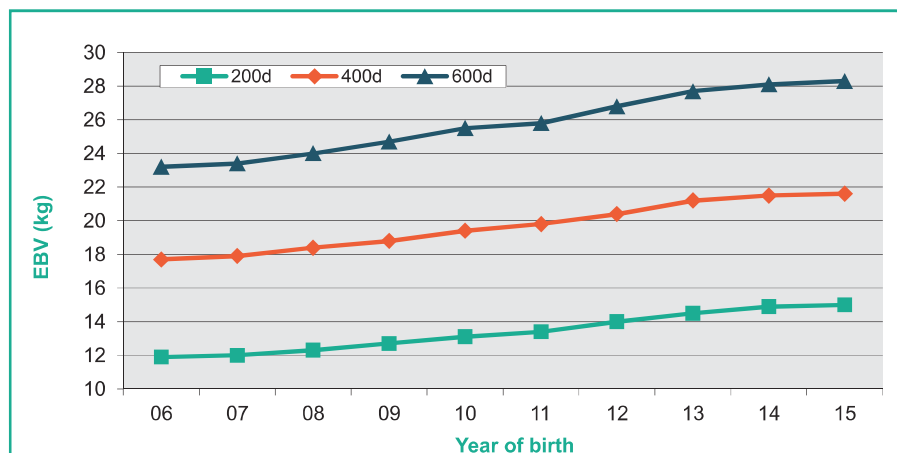

Simbra Numbers

	2009	2010	2011	2012	2013	2014	2015	2016	2017
Active Studs	222	218	217	230	228	211	202	173	155
Average Herd Size (Females)	130	146	150	146	151	138	151	139	135
Average Herd Size (Bulls)	43	50	52	49	50	47	53	47	45

Number of Simbra animals and members per province

Growth in Simbra numbers

Simbra Bulpryse

Gemiddeld van 2016 veilings gehou onder die reëls van die Genootskap en bulveilings.

Veiling	Datum	Aangebied	Verkoop	GM	HP	
Kiriaké Simbra Sale	15-03-16	5	3	60%	R43,333	R60,000
Central Select Summer Sale	31-03-16	4	2	50%	R25,500	R26,000
MultiSIM Auction	14-04-16	17	16	94%	R24,625	R30,500
Namibia Genetics Auction	12-05-16	5	4	80%	R20,000	R20,000
Richter Simbras Production Auction	13-07-16	19	19	100%	R35,630	R65,000
OTV Bull & Ram Auction	27-07-16	16	15	94%	R31,866	R48,000
Wisp-Will, PZ & DZ Stud Auction	02-08-16	22	19	86%	R38,250	R90,000
Duo Simbra Bull Sale	11-08-16	20	21	105%	R24,450	R35,000
Duo Simbra Bull Auction	11-08-16	21	20	95%	R24,450	R35,000
Namibia Genetics Bull Auction	17-08-16	6	3	50%	R28,000	R36,000
Rotswand & Maratana Production Sale	17-08-16	31	19	61%	R30,052	R44,000
Excelsus Bull Dispersal Sale	18-08-16	53	53	100%	R40,582	R170,000
LP Becker & Sons Production Sale	01-09-16	10	8	80%	R36,000	R66,000
National Simbra Sale	07-09-16	25	18	72%	R38,667	R90,000
Central Select Auction	08-09-16	18	15	83%	R32,000	R62,000
ALFA Alleras-Bulveiling	30-09-16	10	3	30%	R28,667	R30,000
Paresis Bull Auction	14-10-16	12	11	92%	R36,636	R49,000
Northern Bull Auction	18-11-16	7	7	100%	R36,000	R46,000
18 Veilings		135	115	85%	R35,507	R73,286

Genetic trend for Birth Weight and Milk

Genetic trend in growth traits for Simbra

Meeste Kalwers

Bulle waarvan die afgelope 5 jaar, die meeste lewendige kalwers aangemeld is.

Bul	Vaar	Aantal Kalwers
-----	------	----------------