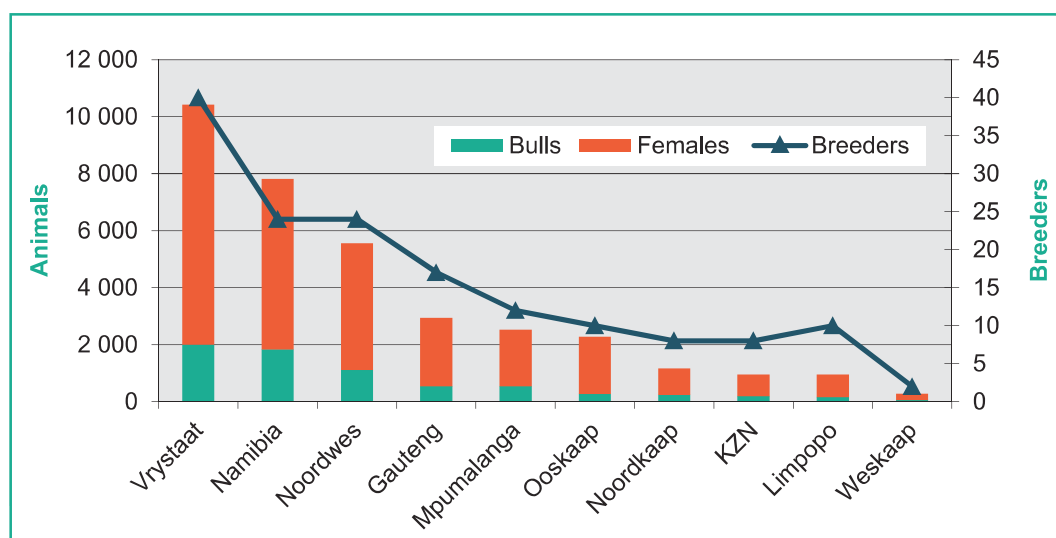

Simbra Numbers

	2009	2010	2011	2012	2013	2014	2015	2016	2017
Active Studs	222	218	217	230	228	211	202	173	155
Average Herd Size (Females)	130	146	150	146	151	138	151	139	135
Average Herd Size (Bulls)	43	50	52	49	50	47	53	47	45

Number of Simbra animals and members per province